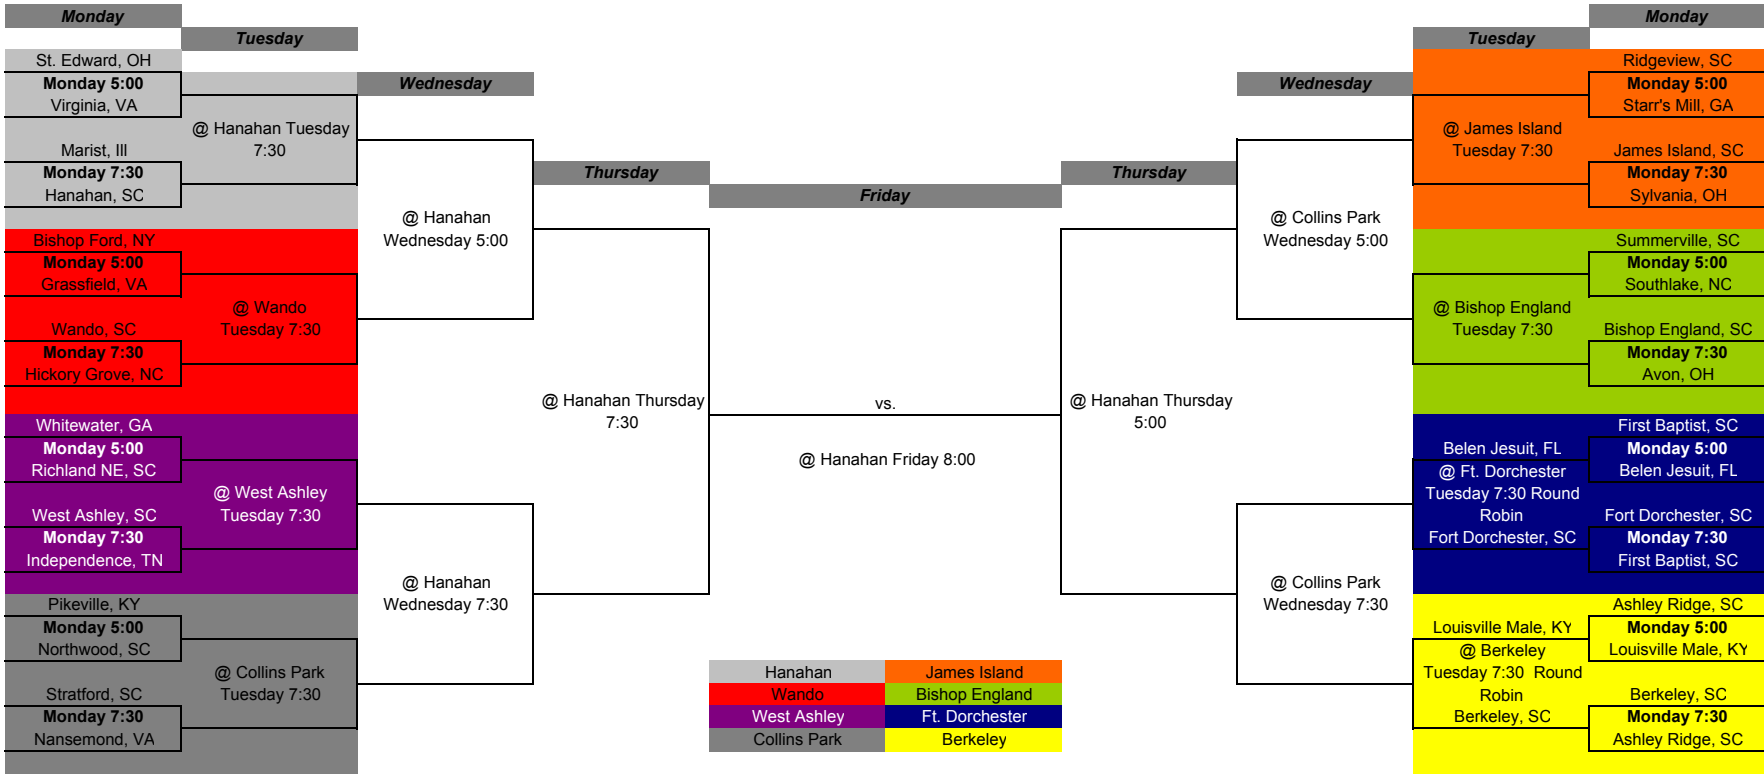

2009 Participating Teams

The colors determine where the games will be played. The losers of Monday's games will play at the same location @ 5:00 on Tuesday. I will set Wednesday's games based on records. For example, 0-2 teams will play and 1-1 teams will play. All teams are guaranteed 3 games, however, you will most likely be at a different site on Wednesday. The game times on Wednesday will remain 5:00 and 7:30. Additional games will also be set up for Thursday.